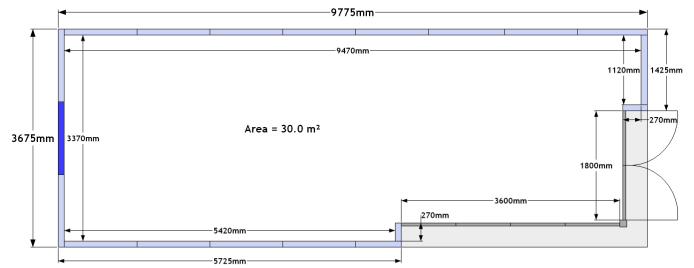

Studio 8 x 3 R

Right Corner Aspect
Windows and Doors

www.gardenspaces.co.uk

RRP inc. VAT: £32,900

External Size: 9.8m x 3.7m

32' 1" x 12' 1"

Internal Size: 9.5m x 3.4m

31' 1" x 11' 1"

Internal Area: 30 m²

**GARDEN
SPACES**

ELEGANS
PURE LUXURY *Range*

Have a go... design your own space...

Scale 1 square : 1 metre

The original garden room