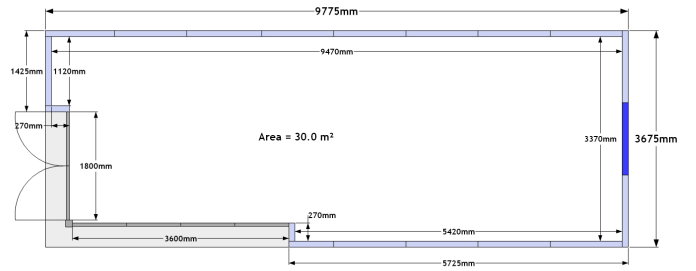

# Studio 8 x 3 L

Left Corner Aspect  
Windows and Doors

RRP inc. VAT: £32,900

External Size: 9.8m x 3.7m  
32' 1" x 12' 1"

Internal Size: 9.5m x 3.4m  
31' 1" x 11' 1"

Internal Area: 30 m<sup>2</sup>

**GARDEN  
SPACES**

**ELEGANS**  
PURE LUXURY *Range*

[www.gardenspaces.co.uk](http://www.gardenspaces.co.uk)

Have a go... design your own space...

Scale 1 square : 1 metre

*The original garden room*