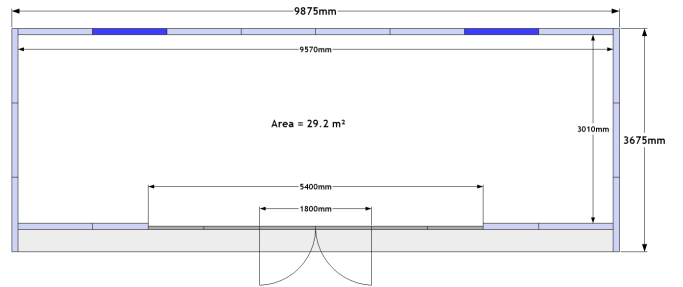

**GARDEN
SPACES**

ELEGANS
PURE LUXURY *Range*

Studio 8 x 3 C

Central Aspect
Windows and Doors

www.gardenspaces.co.uk

RRP inc. VAT: £32,200

External Size: 9.9m x 3.7m
32' 5" x 12' 1"

Internal Size: 9.6m x 3.0m
31' 6" x 9' 10"

Internal Area: 29.2 m²

Have a go... design your own space...

Scale 1 square : 1 metre

The original garden room