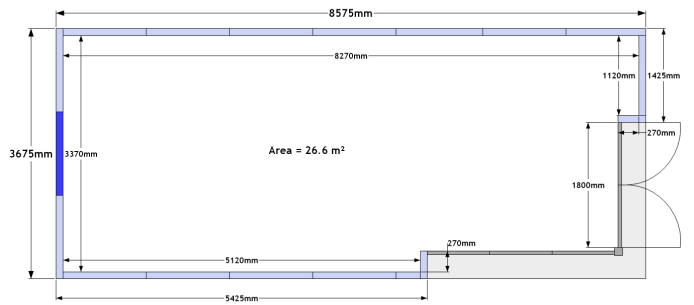

Studio 7 x 3 R

Right Corner Aspect
Windows and Doors

www.gardenspaces.co.uk

RRP inc. VAT: £30,800

External Size: 8.6m x 3.7m
28' 2" x 12' 1"

Internal Size: 8.3m x 3.4m
27' 2" x 11' 1"

Internal Area: 26.6 m²

**GARDEN
SPACES**

ELEGANS
PURE LUXURY *Range*

Have a go... design your own space...

Scale 1 square : 1 metre

The original garden room