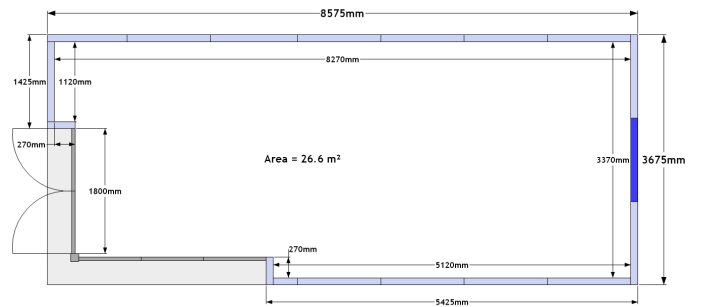

Studio 7 x 3 L

Left Corner Aspect
Windows and Doors

www.gardenspaces.co.uk

RRP inc. VAT: £30,800

External Size: 8.6m x 3.7m
28' 2" x 12' 1"

Internal Size: 8.3m x 3.4m
27' 2" x 11' 1"

Internal Area: 26.6 m²

**GARDEN
SPACES**

ELEGANS
PURE LUXURY *Range*

Have a go... design your own space...

Scale 1 square : 1 metre

The original garden room