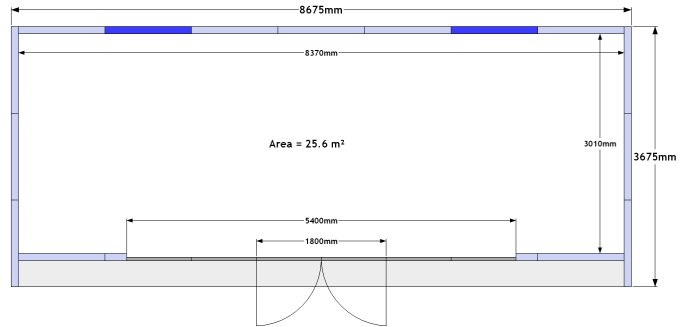

**GARDEN
SPACES**

ELEGANS
PURE LUXURY *Range*

Studio 7 x 3 C

Central Aspect
Windows and Doors

www.gardenspaces.co.uk

RRP inc. VAT: £30,300

External Size: 8.7m x 3.7m
28' 6" x 12' 1"

Internal Size: 8.4m x 3.0m
27' 7" x 9' 10"

Internal Area: 25.6 m²

Have a go... design your own space...

Scale 1 square : 1 metre

The original garden room