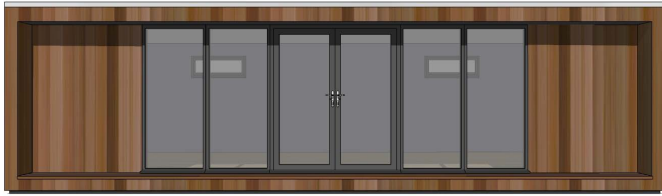

**GARDEN
SPACES**

ELEGANS
PURE LUXURY *Range*

Studio 7 x 3 C

Central Aspect
Windows and Doors

www.gardenspaces.co.uk

RRP inc. VAT: £30,300

External Size: 8.7m x 3.7m
28' 6" x 12' 1"

Internal Size: 8.4m x 3.0m
27' 7" x 9' 10"

Internal Area: 25.6 m²

Have a go... design your own space...

Scale 1 square : 1 metre

The original garden room