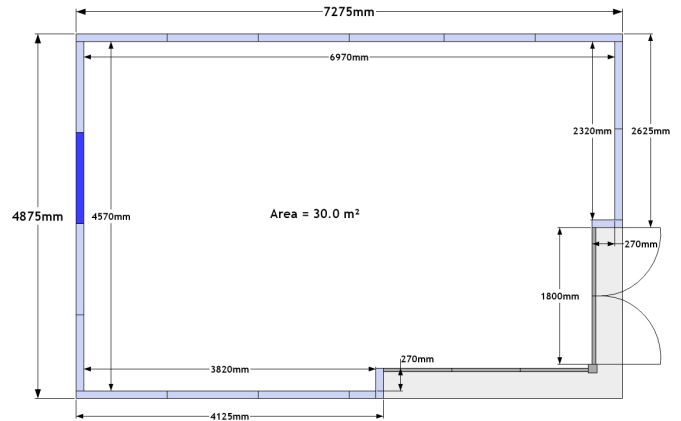

# Studio 6 x 4 R

Right Corner Aspect  
Windows and Doors

[www.gardenspaces.co.uk](http://www.gardenspaces.co.uk)

RRP inc. VAT: £32,400

External Size: 7.3m x 4.9m  
23' 11" x 16' 0"

Internal Size: 7.0m x 4.6m  
22' 10" x 15' 0"

Internal Area: 30 m<sup>2</sup>

**GARDEN  
SPACES**

**ELEGANS**  
PURE LUXURY *Range*

Have a go... design your own space...

Scale 1 square : 1 metre

*The original garden room*