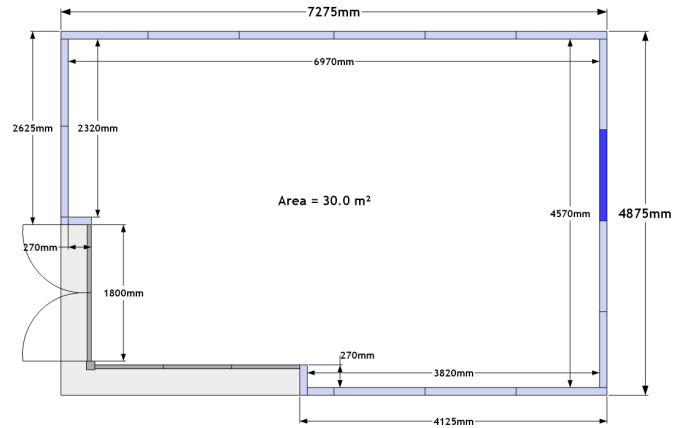

Studio 6 x 4 L

Left Corner Aspect
Windows and Doors

www.gardenspaces.co.uk

RRP inc. VAT: £32,400

External Size: 7.3m x 4.9m
23' 11" x 16' 0"

Internal Size: 7.0m x 4.6m
22' 10" x 15' 0"

Internal Area: 30 m²

**GARDEN
SPACES**

ELEGANS
PURE LUXURY *Range*

Have a go... design your own space...

Scale 1 square : 1 metre

The original garden room