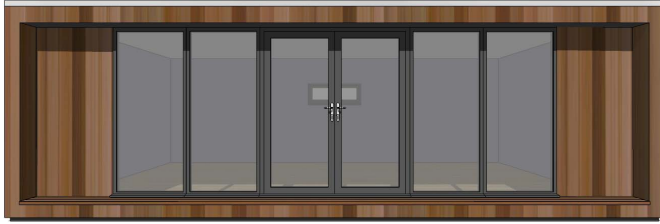

# Studio 6 x 4 C

Central Aspect  
Windows and Doors

[www.gardenspaces.co.uk](http://www.gardenspaces.co.uk)

RRP inc. VAT: £32,500

External Size: 7.5m x 4.9m  
24' 6" x 16' 0"

Internal Size: 7.2m x 4.2m  
23' 7" x 13' 9"

Internal Area: 30.0 m<sup>2</sup>

Have a go... design your own space...

Scale 1 square : 1 metre

*The original garden room*