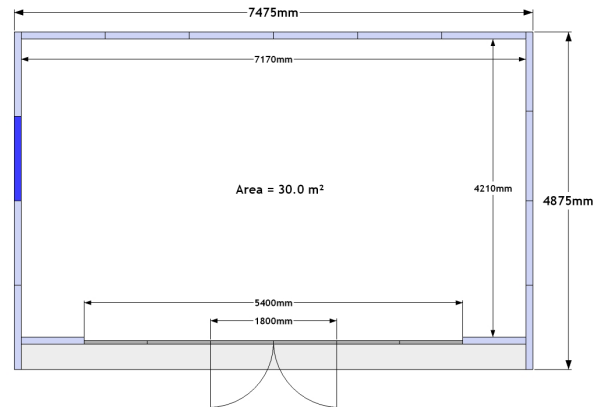

# Studio 6 x 4 C

Central Aspect  
Windows and Doors

[www.gardenspaces.co.uk](http://www.gardenspaces.co.uk)

RRP inc. VAT: £32,500

External Size: 7.5m x 4.9m  
24' 6" x 16' 0"

Internal Size: 7.2m x 4.2m  
23' 7" x 13' 9"

Internal Area: 30.0 m<sup>2</sup>

Have a go... design your own space...

Scale 1 square : 1 metre

*The original garden room*