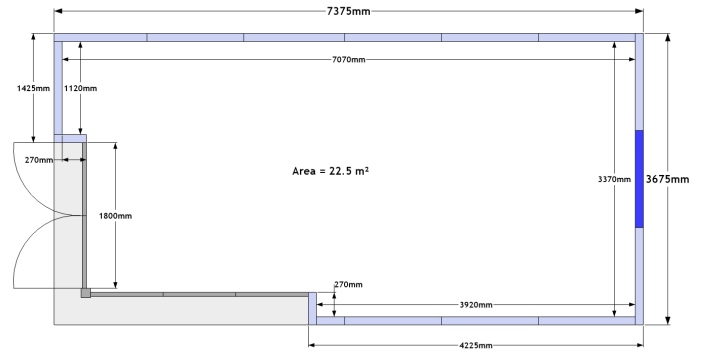

Studio 6 x 3 L

Left Corner Aspect
Windows and Doors

RRP inc. VAT: £28,100

External Size: 7.4m x 3.7m
24' 3" x 12' 1"

Internal Size: 7.1m x 3.4m
23' 2" x 11' 1"

Internal Area: 22.5 m²

**GARDEN
SPACES**

ELEGANS
PURE LUXURY *Range*

www.gardenspaces.co.uk

Have a go... design your own space...

Scale 1 square : 1 metre

The original garden room