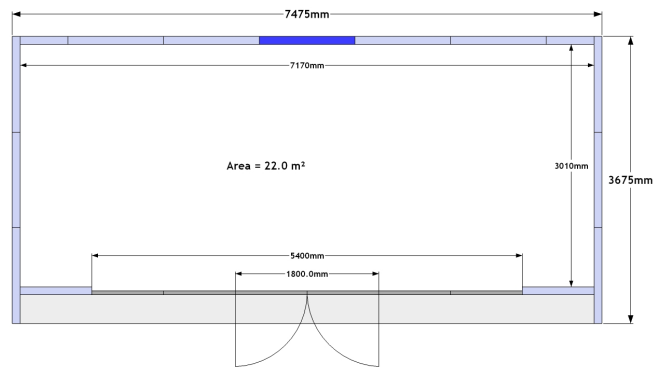

# Studio 6 x 3 C

Central Aspect  
Windows and Doors

[www.gardenspaces.co.uk](http://www.gardenspaces.co.uk)

RRP inc. VAT: £27,600

External Size: 7.5m x 3.7m  
24' 6" x 12' 1"

Internal Size: 7.2m x 3.0m  
23' 7" x 9' 10"

Internal Area: 22.0 m<sup>2</sup>

Have a go... design your own space...

Scale 1 square : 1 metre

*The original garden room*