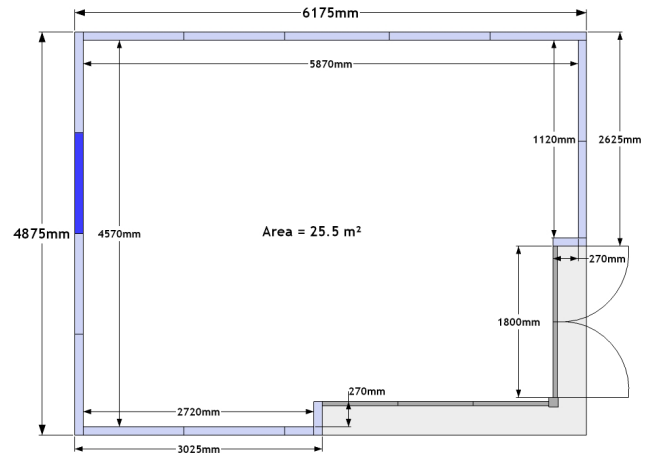

Studio 5 x 4 R

Right Corner Aspect
Windows and Doors

www.gardenspaces.co.uk

RRP inc. VAT: £29,500

External Size: 6.2m x 4.9m
20' 3" x 16' 0"

Internal Size: 5.9m x 4.6m
19' 3" x 15' 0"

Internal Area: 25.5 m²

**GARDEN
SPACES**

ELEGANS
PURE LUXURY *Range*

Have a go... design your own space...

Scale 1 square : 1 metre

The original garden room