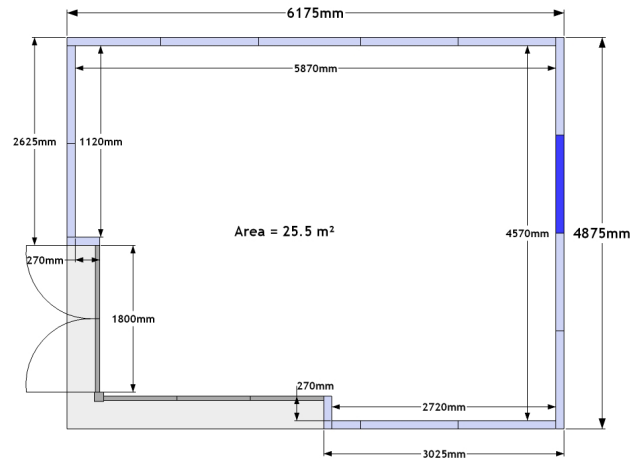

# Studio 5 x 4 L

Left Corner Aspect  
Windows and Doors

RRP inc. VAT: £29,500

External Size: 6.2m x 4.9m  
20' 3" x 16' 0"

Internal Size: 5.9m x 4.6m  
19' 3" x 15' 0"

Internal Area: 25.5 m<sup>2</sup>

[www.gardenspaces.co.uk](http://www.gardenspaces.co.uk)

**GARDEN  
SPACES**

**ELEGANS**  
PURE LUXURY *Range*

Have a go... design your own space...

Scale 1 square : 1 metre

*The original garden room*