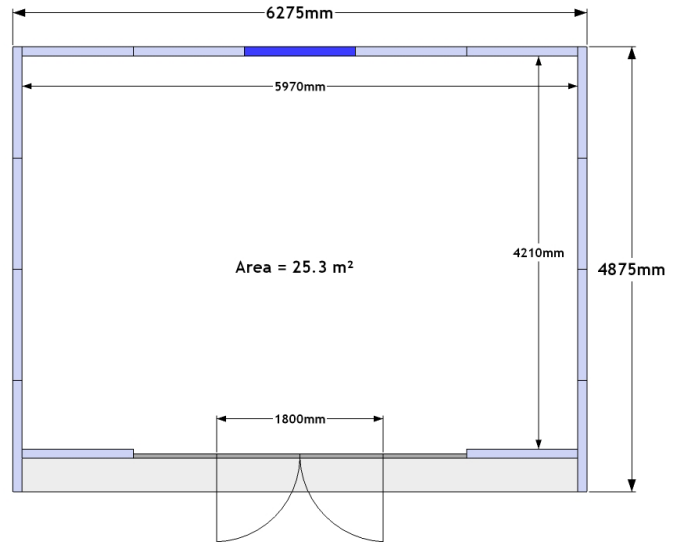

# Studio 5 x 4 C

Central Aspect  
Windows and Doors

[www.gardenspaces.co.uk](http://www.gardenspaces.co.uk)

RRP inc. VAT: £28,000

External Size: 6.3m x 4.9m  
20' 7" x 16' 0"

Internal Size: 6.0m x 4.2m  
19' 8" x 13' 9"

Internal Area: 25.3 m<sup>2</sup>

**GARDEN  
SPACES**

**ELEGANS**  
PURE LUXURY *Range*

Have a go... design your own space...

Scale 1 square : 1 metre

*The original garden room*