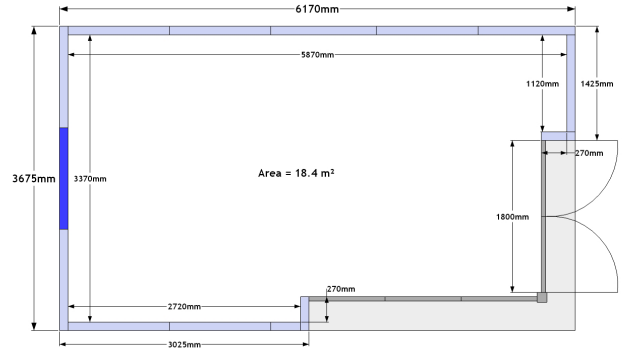

Studio 5 x 3 R

Right Corner Aspect
Windows and Doors

www.gardenspaces.co.uk

RRP inc. VAT: £25,100

External Size: 6.2m x 3.7m
19' 3" x 12' 1"

Internal Size: 5.9m x 3.4m
19' 3" x 11' 1"

Internal Area: 18.4 m²

**GARDEN
SPACES**

ELEGANS
PURE LUXURY *Range*

Have a go... design your own space...

Scale 1 square : 1 metre

The original garden room