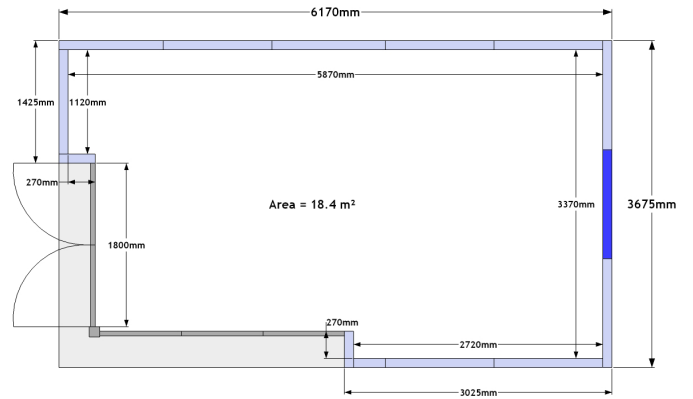

# Studio 5 x 3 L

Left Corner Aspect  
Windows and Doors

RRP inc. VAT: £25,100

External Size: 6.2m x 3.7m  
19' 3" x 12' 1"

Internal Size: 5.9m x 3.4m  
19' 3" x 11' 1"

Internal Area: 18.4 m<sup>2</sup>

**GARDEN  
SPACES**

**ELEGANS**  
PURE LUXURY *Range*

[www.gardenspaces.co.uk](http://www.gardenspaces.co.uk)

Have a go... design your own space...

Scale 1 square : 1 metre

*The original garden room*