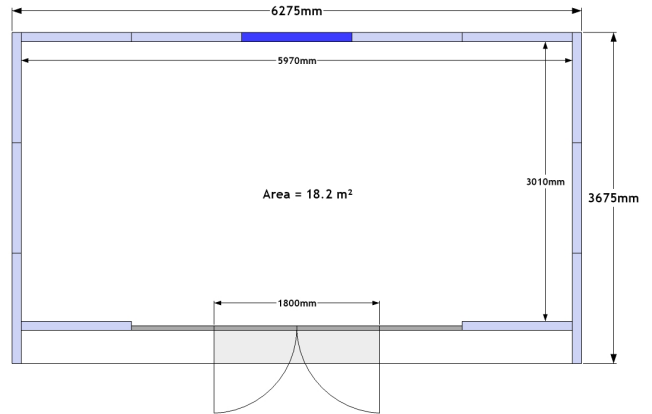

**GARDEN
SPACES**

ELEGANS
PURE LUXURY *Range*

Studio 5 x 3 C

Central Aspect
Windows and Doors

www.gardenspaces.co.uk

RRP inc. VAT: £22,300

External Size: 6.3m x 3.7m
20' 7" x 12' 1"

Internal Size: 6.0m x 3.0m
19' 8" x 9' 10"

Internal Area: 18.2 m²

Have a go... design your own space...

Scale 1 square : 1 metre

The original garden room