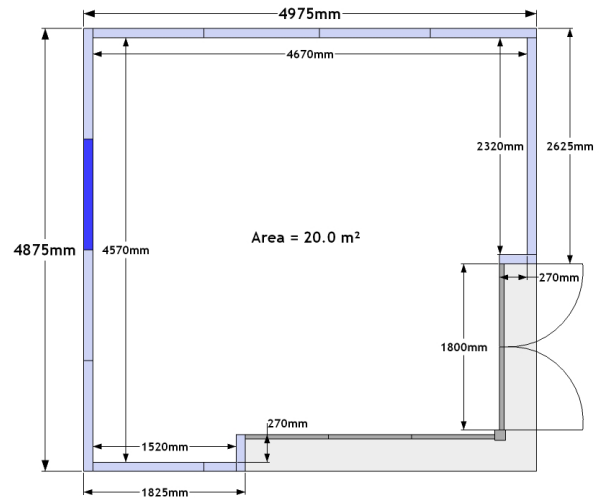

Studio 4 x 4 R

Right Corner Aspect
Windows and Doors

www.gardenspaces.co.uk

RRP inc. VAT: £26,600

External Size: 5.0m x 4.9m
16' 4" x 16' 0"

Internal Size: 4.7m x 4.6m
15' 4" x 15' 0"

Internal Area: 20.0 m²

**GARDEN
SPACES**

ELEGANS
PURE LUXURY *Range*

Have a go... design your own space...

Scale 1 square : 1 metre

The original garden room