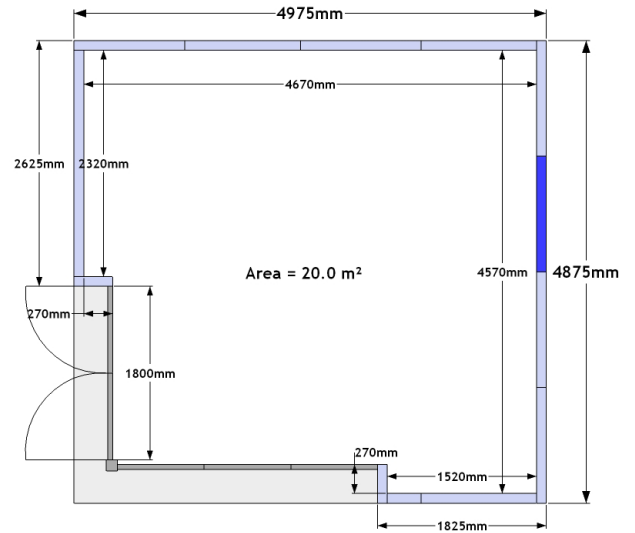

# Studio 4 x 4 L

Left Corner Aspect  
Windows and Doors

RRP inc. VAT: £26,600

External Size: 5.0m x 4.9m  
16' 4" x 16' 0"

Internal Size: 4.7m x 4.6m  
15' 4" x 15' 0"

Internal Area: 20.0 m<sup>2</sup>

[www.gardenspaces.co.uk](http://www.gardenspaces.co.uk)

**GARDEN  
SPACES**

**ELEGANS**  
PURE LUXURY *Range*

Have a go... design your own space...

Scale 1 square : 1 metre

*The original garden room*