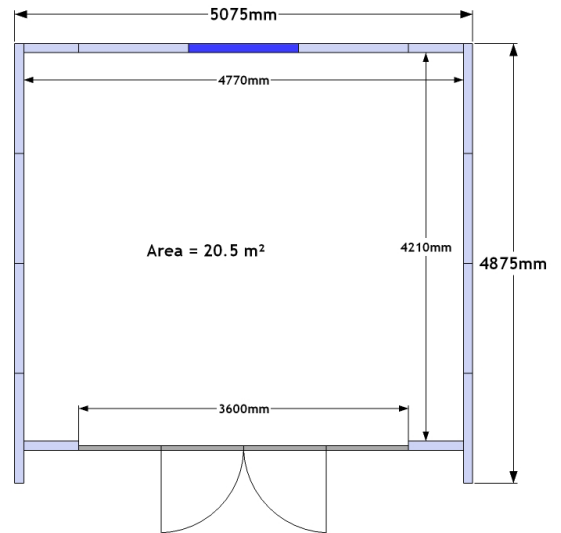

# Studio 4 x 4 C

Central Aspect  
Windows and Doors

[www.gardenspaces.co.uk](http://www.gardenspaces.co.uk)

RRP inc. VAT: £23,700

External Size: 5.1m x 4.9m  
16' 8" x 16' 0"

Internal Size: 4.8m x 4.2m  
15' 9" x 13' 9"

Internal Area: 20.5 m<sup>2</sup>

Have a go... design your own space...

Scale 1 square : 1 metre

*The original garden room*