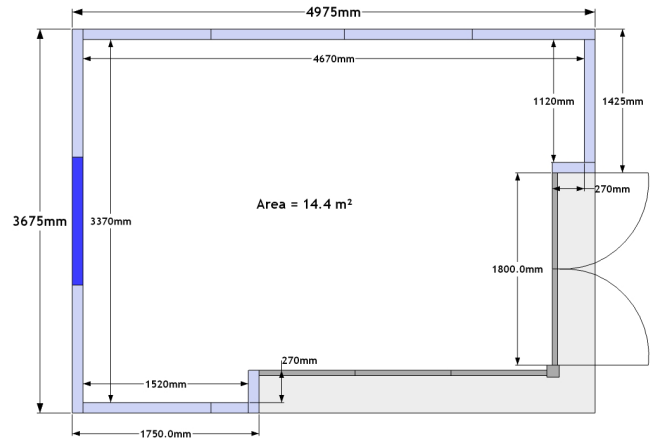

Studio 4 x 3 R

Right Corner Aspect
Windows and Doors

www.gardenspaces.co.uk

RRP inc. VAT: £22,200

External Size: 5.0m x 3.7m
16' 4" x 12' 1"

Internal Size: 4.7m x 3.4m
15' 4" x 11' 1"

Internal Area: 14.4 m²

**GARDEN
SPACES**

ELEGANS
PURE LUXURY *Range*

Have a go... design your own space...

Scale 1 square : 1 metre

The original garden room