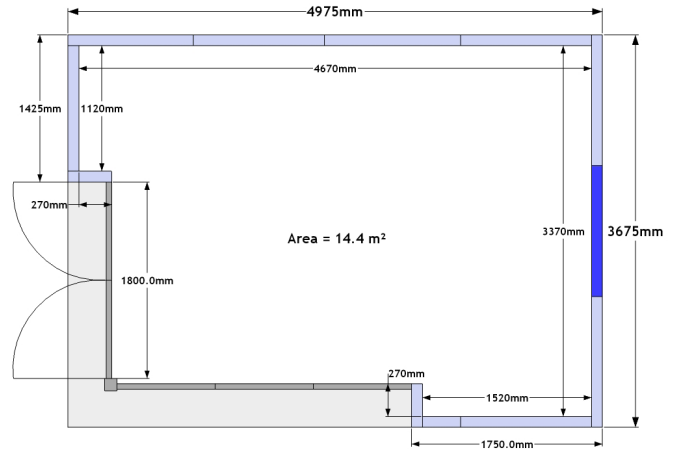

Studio 4 x 3 L

Left Corner Aspect
Windows and Doors

RRP inc. VAT: £22,200

External Size: 5.0m x 3.7m
16' 4" x 12' 1"

Internal Size: 4.7m x 3.4m
15' 4" x 11' 1"

Internal Area: 14.4 m²

**GARDEN
SPACES**

ELEGANS
PURE LUXURY *Range*

www.gardenspaces.co.uk

Have a go... design your own space...

Scale 1 square : 1 metre

The original garden room