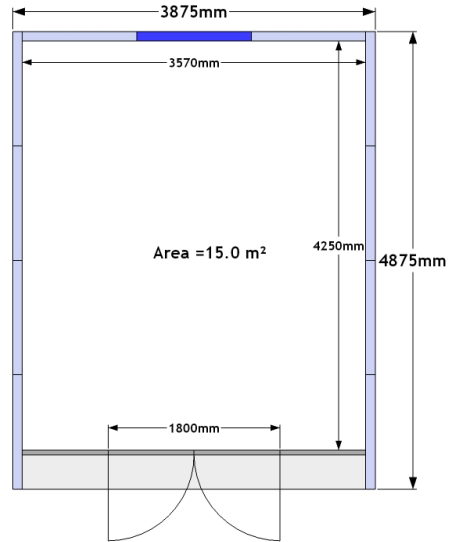

Studio 3 x 4 C

Central Aspect
Windows and Doors

www.gardenspaces.co.uk

RRP inc. VAT: £21,200

External Size: 3.9m x 4.9m
12' 9" x 16' 0"

Internal Size: 3.6m x 4.3m
11' 10" x 14' 1"

Internal Area: 15.0 m²

**GARDEN
SPACES**

ELEGANS
PURE LUXURY *Range*

Have a go... design your own space...

Scale 1 square : 1 metre

The original garden room