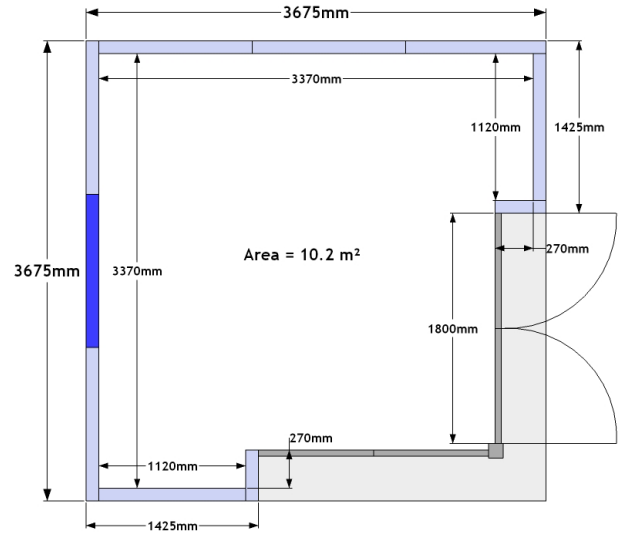

# Studio 3 x 3 R

Right Corner Aspect  
Windows and Doors

RRP inc. VAT: £19,200

External Size: 3.7m x 3.7m  
12' 1" x 12' 1"

Internal Size: 3.4m x 3.4m  
11' 1" x 11' 1"

Internal Area: 10.2 m<sup>2</sup>

**GARDEN  
SPACES**

**ELEGANS**  
PURE LUXURY *Range*

[www.gardenspaces.co.uk](http://www.gardenspaces.co.uk)

Have a go... design your own space...

Scale 1 square : 1 metre

*The original garden room*