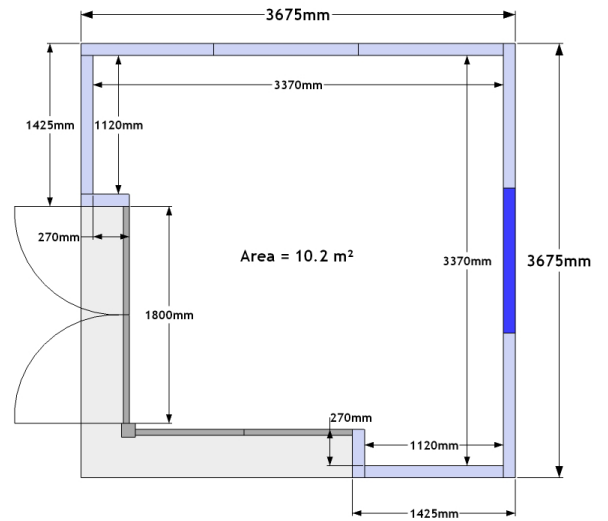

Studio 3 x 3 L

Left Corner Aspect
Windows and Doors

RRP inc. VAT: £19,200

External Size: 3.7m x 3.7m
12' 1" x 12' 1"

Internal Size: 3.4m x 3.4m
11' 1" x 11' 1"

Internal Area: 10.2 m²

**GARDEN
SPACES**

ELEGANS
PURE LUXURY *Range*

www.gardenspaces.co.uk

Have a go... design your own space...

Scale 1 square : 1 metre

The original garden room