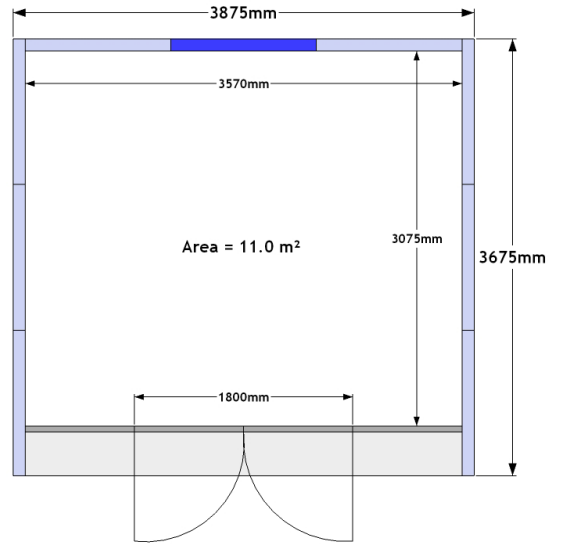

Studio 3 x 3 C

Central Aspect
Windows and Doors

www.gardenspaces.co.uk

RRP inc. VAT: £17,900

External Size: 3.9m x 3.7m
12' 9" x 12' 1"

Internal Size: 3.6m x 3.1m
11' 10" x 10' 2"

Internal Area: 11.0 m²

**GARDEN
SPACES**

ELEGANS
PURE LUXURY *Range*

Have a go... design your own space...

Scale 1 square : 1 metre

The original garden room