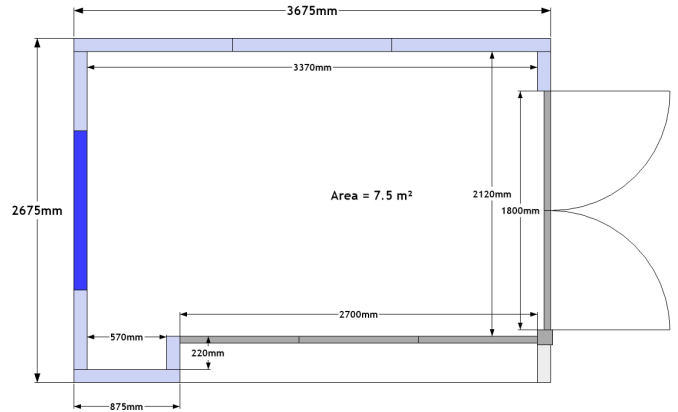

Studio 3 x 2 R

Right Corner Aspect
Windows and Doors

www.gardenspaces.co.uk

RRP inc. VAT: £16,100

External Size: 3.7m x 2.7m
12' 1" x 8' 10"

Internal Size: 3.4m x 2.4m
11' 1" x 7' 10"

Internal Area: 7.5 m²

**GARDEN
SPACES**

ELEGANS
PURE LUXURY *Range*

Have a go... design your own space...

Scale 1 square : 1 metre

The original garden room