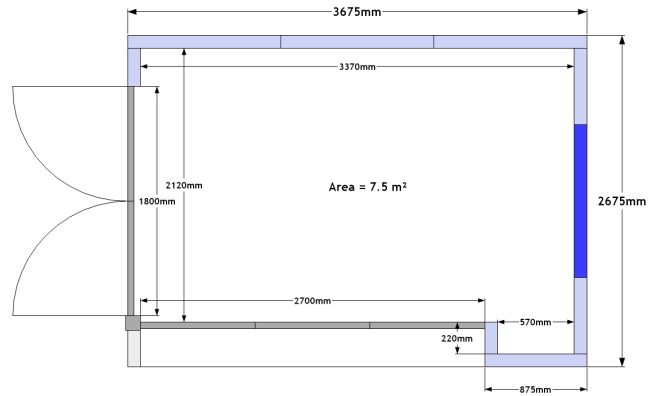

Studio 3 x 2 L

Left Corner Aspect
Windows and Doors

RRP inc. VAT: £16,100

External Size: 3.7m x 2.7m
12' 1" x 8' 10"

Internal Size: 3.4m x 2.4m
11' 1" x 7' 10"

Internal Area: 7.5 m²

**GARDEN
SPACES**

ELEGANS
PURE LUXURY *Range*

www.gardenspaces.co.uk

Have a go... design your own space...

Scale 1 square : 1 metre

The original garden room