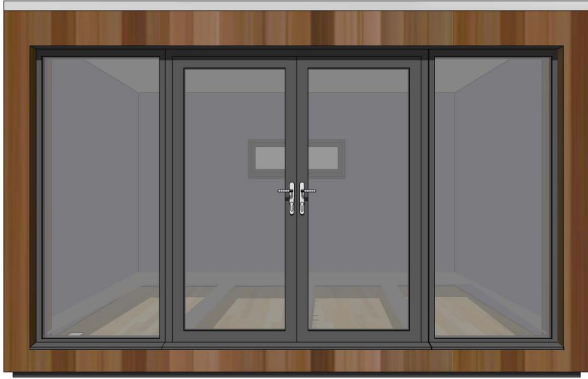

Studio 3 x 2 C

Central Aspect
Windows and Doors

www.gardenspaces.co.uk

RRP inc. VAT: £15,100

External Size: 3.9m x 2.5m

12' 9" x 8' 2"

Internal Size: 3.6m x 2.2m

11' 10" x 7' 3"

Internal Area: 7.7 m²

**GARDEN
SPACES**

ELEGANS
PURE LUXURY *Range*

Have a go... design your own space...

Scale 1 square : 1 metre

The original garden room