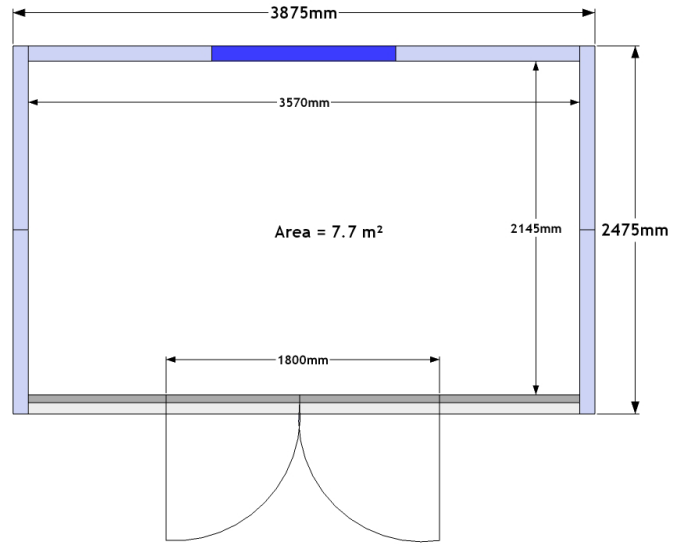

Studio 3 x 2 C

Central Aspect
Windows and Doors

www.gardenspaces.co.uk

RRP inc. VAT: £15,100

External Size: 3.9m x 2.5m

12' 9" x 8' 2"

Internal Size: 3.6m x 2.2m

11' 10" x 7' 3"

Internal Area: 7.7 m²

**GARDEN
SPACES**

ELEGANS
PURE LUXURY *Range*

Have a go... design your own space...

Scale 1 square : 1 metre

The original garden room