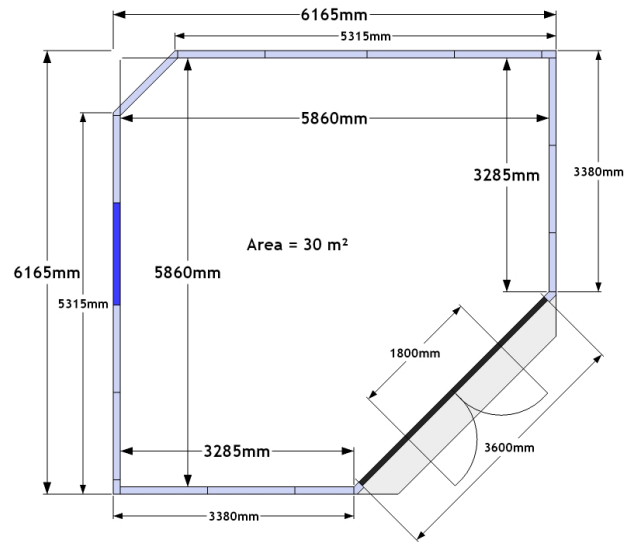

# Studio 30

Corner Studio

[www.gardenspaces.co.uk](http://www.gardenspaces.co.uk)

RRP inc. VAT: £32,500

External Size (max): 6.2m x 6.2m  
20' 2" x 20' 2"

Internal Size (max): 5.9m x 5.9m  
19' 2" x 19' 2"

Internal Area: 30.0 m<sup>2</sup>

**GARDEN  
SPACES**

**ELEGANS**  
PURE LUXURY *Range*

Have a go... design your own space...

Scale 1 square : 1 metre

*The original garden room*