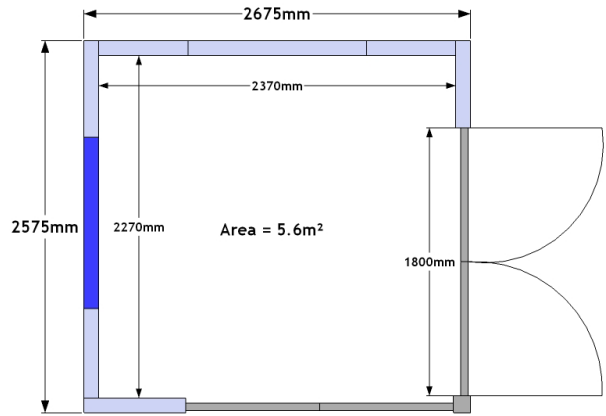

Studio 2 x 2 R

Right Corner Aspect
Windows and Doors

www.gardenspaces.co.uk

RRP inc. VAT: £13,500

External Size: 2.7m x 2.6m

8' 10" x 8' 6"

Internal Size: 2.4m x 2.3m

7' 10" x 7' 5"

Internal Area: 5.6 m²

**GARDEN
SPACES**

ELEGANS
PURE LUXURY *Range*

Have a go... design your own space...

Scale 1 square : 1 metre

The original garden room