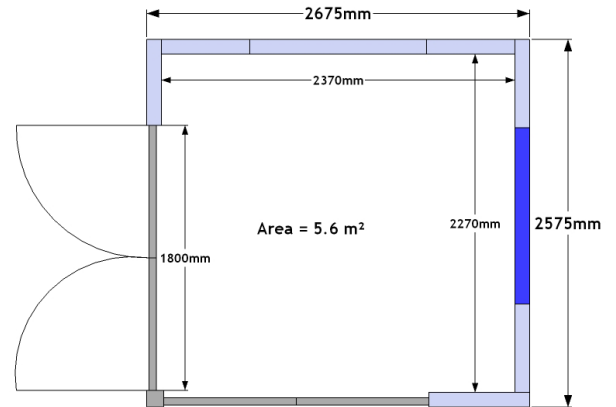

Studio 2 x 2 L

Left Corner Aspect
Windows and Doors

RRP inc. VAT: £13,500

External Size: 2.7m x 2.6m

8' 10" x 8' 6"

Internal Size: 2.4m x 2.3m

7' 10" x 7' 5"

Internal Area: 5.6 m²

**GARDEN
SPACES**

ELEGANS
PURE LUXURY *Range*

www.gardenspaces.co.uk

Have a go... design your own space...

Scale 1 square : 1 metre

The original garden room