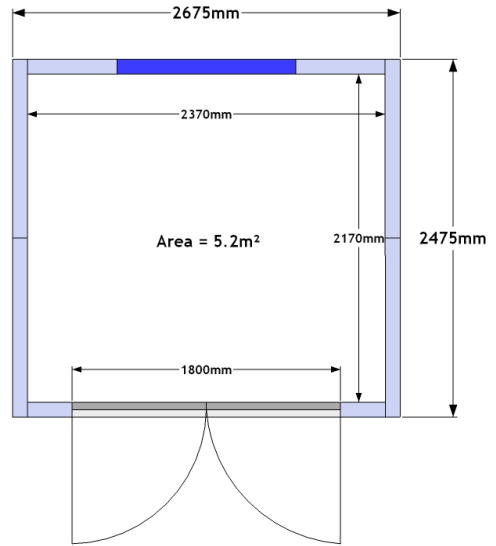

# Studio 2 x 2 C

Central Aspect  
Windows and Doors

[www.gardenspaces.co.uk](http://www.gardenspaces.co.uk)

RRP inc. VAT: £11,700

External Size: 2.7m x 2.5m

8' 10" x 8' 2"

Internal Size: 2.4m x 2.2m

7' 10" x 7' 3"

Internal Area: 5.2 m<sup>2</sup>

**GARDEN  
SPACES**

**ELEGANS**  
PURE LUXURY *Range*

Have a go... design your own space...

Scale 1 square : 1 metre

*The original garden room*