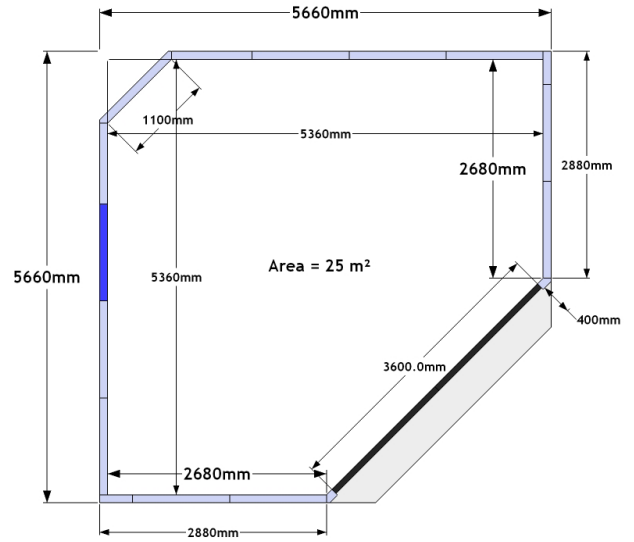

Studio 25

Corner Studio

www.gardenspaces.co.uk

RRP inc. VAT: £29,200

External Size (max): 5.7m x 5.7m
18' 6" x 18' 6"

Internal Size (max): 5.4m x 5.4m
17' 7" x 17' 7"

Internal Area: 25.0 m²

**GARDEN
SPACES**

ELEGANS
PURE LUXURY *Range*

Have a go... design your own space...

Scale 1 square : 1 metre

The original garden room