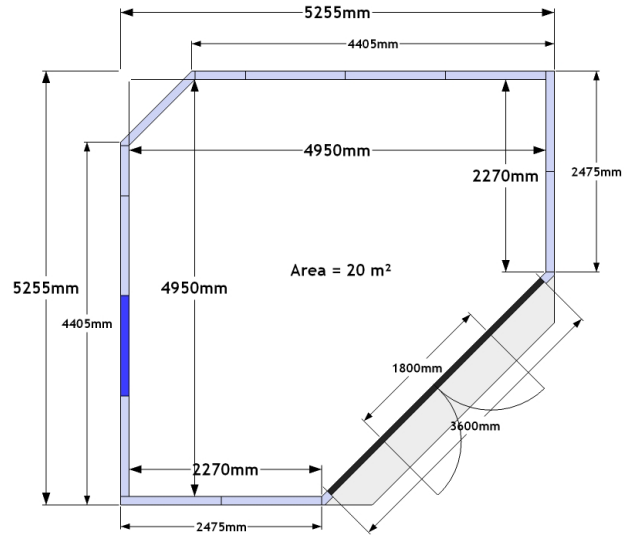

# Studio 20

Corner Studio

[www.gardenspaces.co.uk](http://www.gardenspaces.co.uk)

RRP inc. VAT: £26,500

External Size (max): 5.3m x 5.3m

17' 2" x 17' 2"

Internal Size (max): 5.0m x 5.0m

16' 2" x 16' 2"

Internal Area: 20.0 m<sup>2</sup>

**GARDEN SPACES**

**ELEGANS**  
PURE LUXURY *Range*

Have a go... design your own space...

Scale 1 square : 1 metre

*The original garden room*