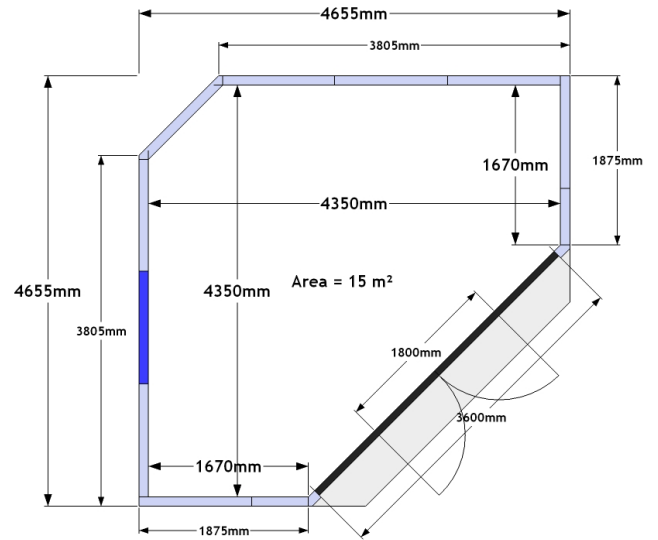

Studio 15

Corner Studio

www.gardenspaces.co.uk

RRP inc. VAT: £22,900

External Size (max): 4.7m x 4.7m

15' 3" x 15' 3"

Internal Size (max): 4.4m x 4.4m

14' 3" x 14' 3"

Internal Area: 15.0 m²

**GARDEN
SPACES**

ELEGANS
PURE LUXURY *Range*

Have a go... design your own space...

Scale 1 square : 1 metre

The original garden room