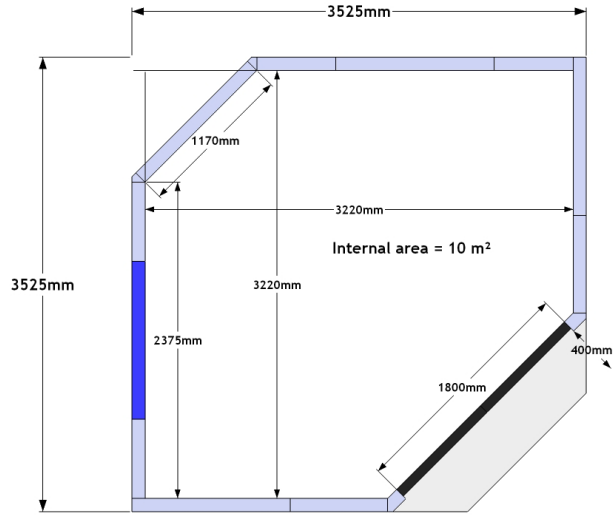

Studio 10

Corner Studio

www.gardenspaces.co.uk

RRP inc. VAT: £18,700

External Size (max): 3.5m x 3.5m

11' 6" x 11' 6"

Internal Size (max): 3.2m x 3.2m

10' 6" x 10' 6"

Internal Area: 10.0 m²

**GARDEN
SPACES**

ELEGANS
PURE LUXURY *Range*

Have a go... design your own space...

Scale 1 square : 1 metre

The original garden room